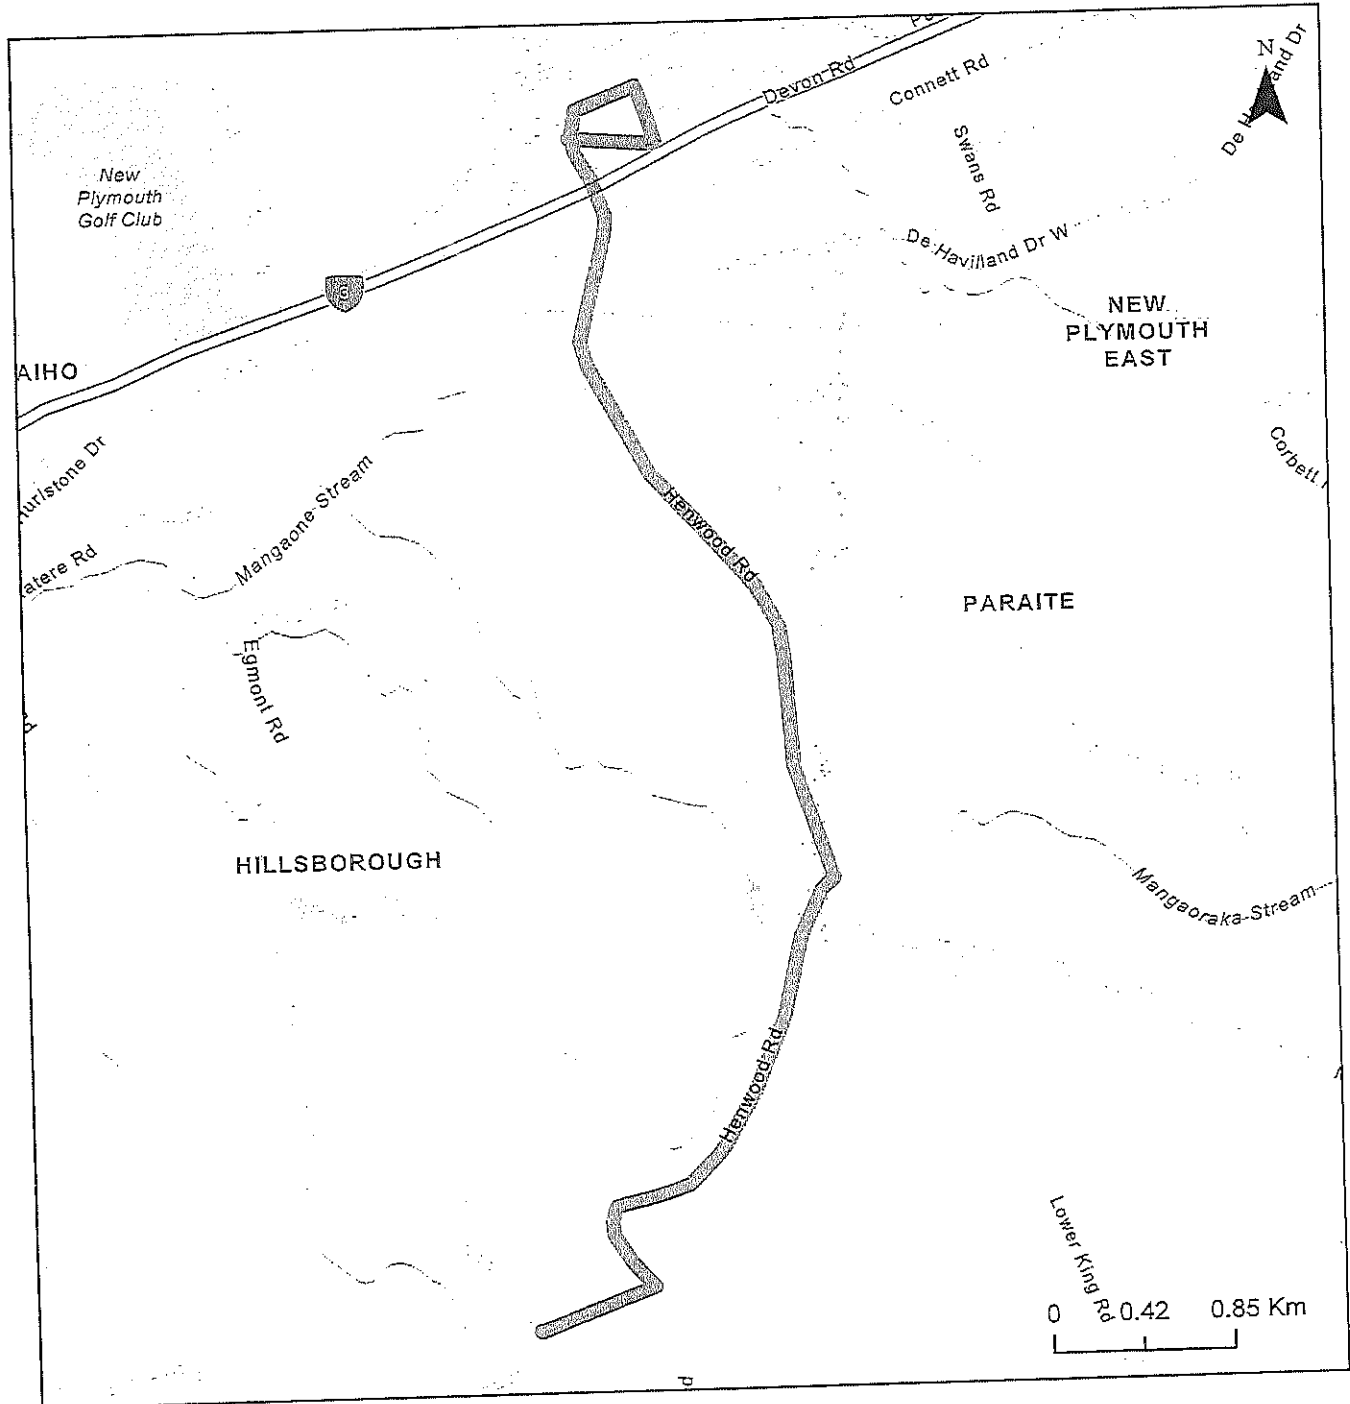

Route D070401

Schools on route: Bell Block School (Head School)

Am kms: 6.44km

Pm kms: 6.44km

Student numbers (estimated):

Total: 19

Year 1-6 students: 15

Year 7-13 students: 4